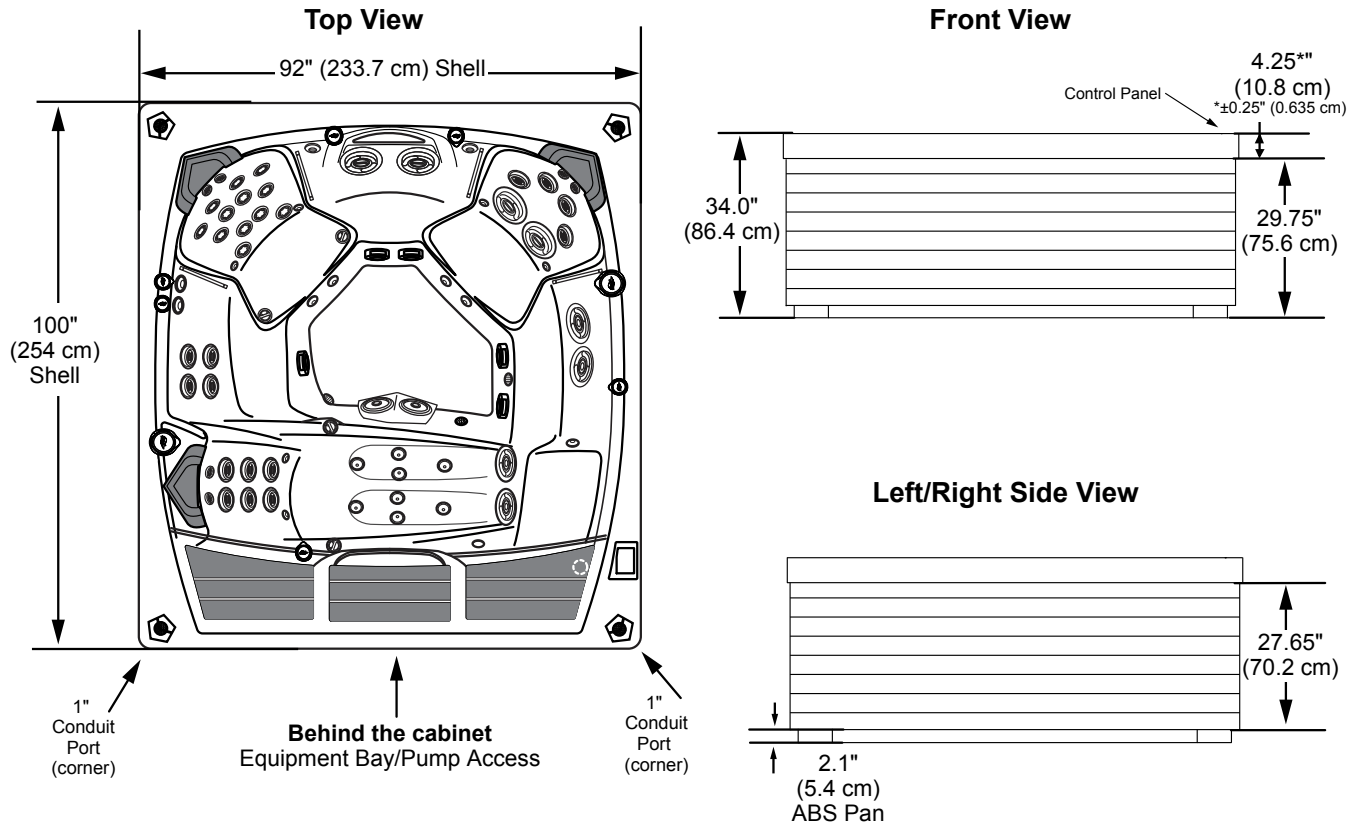

## SEAT DEPTHS

- A = 26.00" (66.04 cm)**
- B = 21.50" (54.60 cm)**
- C = 26.75" (67.95 cm)**
- D = 21.00" (53.34 cm)**
- E = 24.50" (62.23 cm)**
- F = 20.50" (52.07 cm)**
- G = 7.00" (17.78 cm)**
- H = 30.50" (77.47 cm)**
- SunCooler Bin Depth**
- I = 13.50" (34.29 cm)**

Listed dimensions represent distance from top of acrylic to lowest point in seat. **Tolerance ± 0.5" (1.27 cm).**

Dimensions/Specifications Subject To Change Without Notice

## Portable Dimensions

**IMPORTANT! Always measure each hot tub for exact dimensions BEFORE designing its foundational support and/or decking.**

**Dimensions/specifications subject to change without notice. Tolerance:  $\pm 0.5"$  (1.27 cm)**