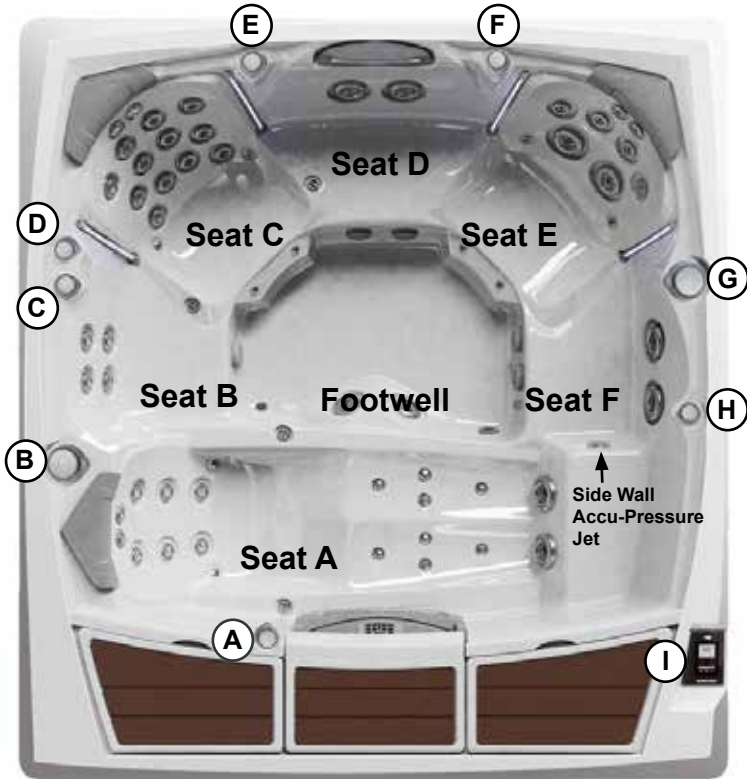

## Operation/Seat Depths

- (A)** Air Control - Activates Seat A Jets (2 Fluidix Nex, 6 Fluidix Reflex, 2 Pulsators, 2 Vortex Jets) - Also used when draining the SunCooler Bins in the close position.
- (B)** Massage Selector [Pump 2] - Adjusts Massage Level Between Seat A Jets and Footwell Jets
- (C)** AccuSage Seat Valve - Adjusts Water Flow for Seat C (2 Fluidix Nex, 12 Fluidix-ST, 2 Accu-Pressure Jets, 2 Pulsators)
- (D)** Air Control - Activates Seat C Jets (2 Fluidix Nex, 12 Fluidix-ST, 2 Accu-Pressure Jets, 2 Pulsators), Accu-Pressure Side Wall Jet
- (E)** Waterfall Selector [8-Hour Circ. Pump] - Controls Waterfall Output
- (F)** Air Control - Activates Seat B Jets (4 Fluidix Reflex), Seat D (2 Vortex Jets), Seat E Jets (2-Fluidix Nex, 4 Fluidix Reflex, 2 Fluidix Intelli-Jet, 2 Accu-Pressure Jets) and Seat F Jets (2 Vortex Jets)
- (G)** Massage Selector [Pump 1] - Adjusts Massage Level Between the Seat E Jets and Seat B Jets + Seat D Jets + Seat F Jets
- (H)** Air Control - Activates Footwell Jets (2 Whirlpool Jets)
- (I)** SunScents Dispenser (located under the SunCooler Lid)

### 59 Total Jets

- Jets Pump 3: Seat C and Footwell Dump Port
- Jets Pump 2: Seat A (2 Vortex Jets) are always on when this pump is running.
- Jets Pump 1: Seat E (2 Accu-Pressure Jets) + 1 Accu-Pressure Jet (Side Wall) in Seat F and SunCooler Perimeter Drains are always on when this pump is running.
- Focus-Relief Jets: Work with both the blower and Jets Pump 2. The blower introduces air to the jet and the Jets Pump forces water through.