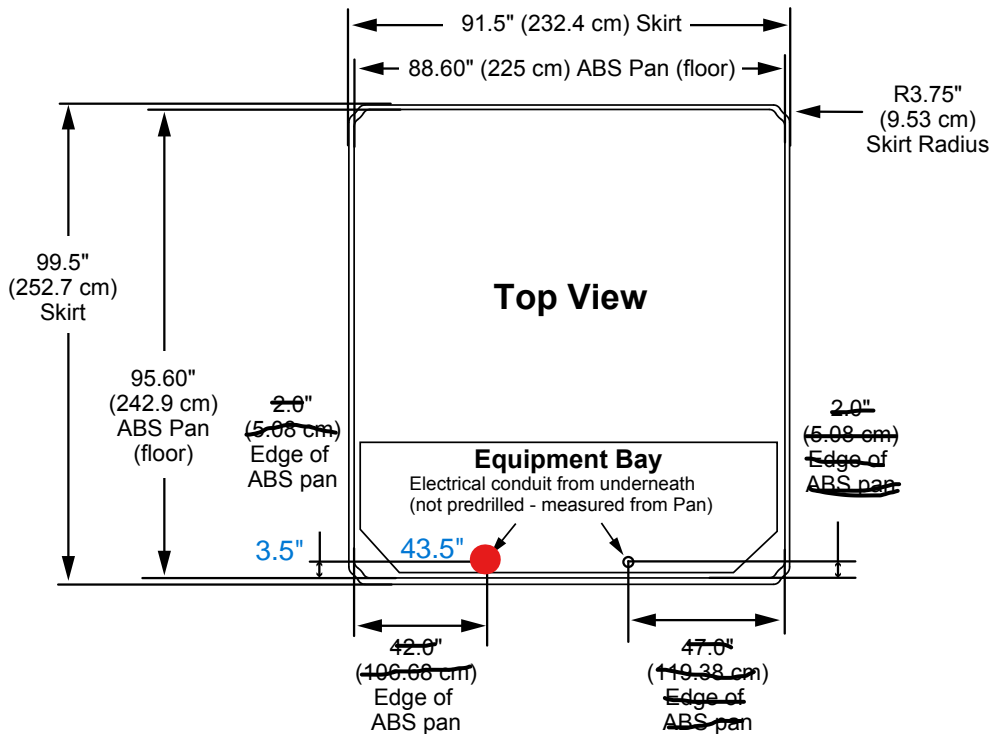

## SEAT DEPTHS

- A = 26.00" (66.04 cm)**
- B = 21.50" (54.60 cm)**
- C = 26.75" (67.95 cm)**
- D = 21.00" (53.34 cm)**
- E = 24.50" (62.23 cm)**
- F = 20.50" (52.07 cm)**
- G = 7.00" (17.78 cm)**
- H = 30.50" (77.47 cm)**
- SunCooler Bin Depth**
- I = 13.50" (34.29 cm)**

Listed dimensions represent distance from top of acrylic to lowest point in seat. **Tolerance ± 0.5" (1.27 cm).**

Dimensions/Specifications Subject To Change Without Notice

## Portable Dimensions

**IMPORTANT! Always measure each hot tub for exact dimensions BEFORE designing its foundational support and/or decking.**

**Dimensions/specifications subject to change without notice. Tolerance:  $\pm 0.5"$  (1.27 cm)**

Dimensions/Specifications Subject To Change Without Notice