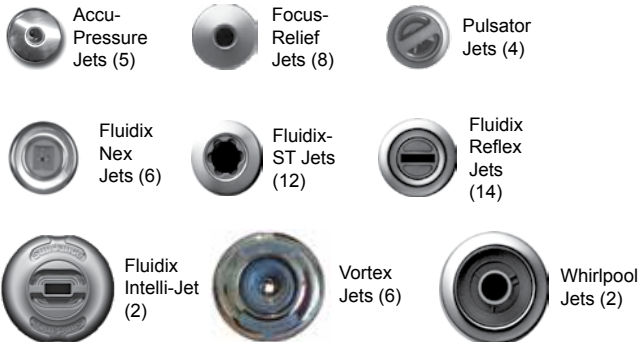

Sundance Spas 980 Claremont

Operation/Seat Depths

- **(A)** Air Control - Activates Seat A Jets (2 Fluidix Nex, 6 Fluidix Reflex, 2 Pulsators, 2 Vortex Jets) - Also used when draining the SunCooler Bins in the close position.
- **(B)** Massage Selector [Pump 2] - Adjusts Massage Level Between Seat A Jets and Footwell Jets
- **(C)** AccuSage Seat Valve - Adjusts Water Flow for Seat C (2 Fluidix Nex, 12 Fluidix-ST, 2 Accu-Pressure Jets, 2 Pulsators)
- **(D)** Air Control - Activates Seat C Jets (2 Fluidix Nex, 12 Fluidix-ST, 2 Accu-Pressure Jets, 2 Pulsators), Accu-Pressure Side Wall Jet
- **(E)** Waterfall Selector [8-Hour Circ. Pump] - Controls Waterfall Output
- **(F)** Air Control - Activates Seat B Jets (4 Fluidix Reflex), Seat D (2 Vortex Jets), Seat E Jets (2-Fluidix Nex, 4 Fluidix Reflex, 2 Fluidix Intelli-Jet, 2 Accu-Pressure Jets) and Seat F Jets (2 Vortex Jets)
- **(G)** Massage Selector [Pump 1] - Adjusts Massage Level Between the Seat E Jets and Seat B Jets + Seat D Jets + Seat F Jets
- **(H)** Air Control - Activates Footwell Jets (2 Whirlpool Jets)
- **(I)** SunScents Dispenser (located under the SunCooler Lid)

59 Total Jets

- Jets Pump 3: Seat C and Footwell Dump Port
- Jets Pump 2: Seat A (2 Vortex Jets) are always on when this pump is running.
- Jets Pump 1: Seat E (2 Accu-Pressure Jets) + 1 Accu-Pressure Jet (Side Wall) in Seat F and SunCooler Perimeter Drains are always on when this pump is running.
- Focus-Relief Jets: Work with both the blower and Jets Pump 2. The blower introduces air to the jet and the Jets Pump forces water through.

Spa Operation Subject To Change Without Notice

SEAT DEPTHS

- **A = 26.00" (66.04 cm)**
- **B = 21.50" (54.60 cm)**
- **C = 26.75" (67.95 cm)**
- **D = 21.00" (53.34 cm)**
- **E = 24.50" (62.23 cm)**
- **F = 20.50" (52.07 cm)**
- **G = 7.00" (17.78 cm)**
- **H = 30.50" (77.47 cm)**
- **SunCooler Bin Depth**
- **I = 13.50" (34.29 cm)**