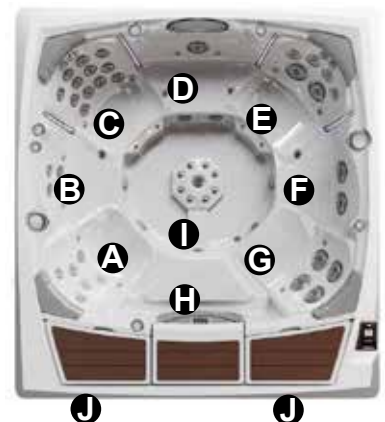

SEAT DEPTHS

A = 23.25" (59.01 cm)	G = 22.00" (55.88 cm)
B = 21.00" (53.34 cm)	H = 17.00" (43.18 cm)
C = 26.00" (66.04 cm)	I = 29.25" (74.30 cm)
D = 20.50" (52.07 cm)	SunCooler Bin Depth
E = 24.25" (61.60 cm)	J = 13.50" (34.29 cm)
F = 20.00" (50.80 cm)	

Listed dimensions represent distance from top of acrylic to lowest point in seat. **Tolerance ± 0.5" (1.27 cm).**