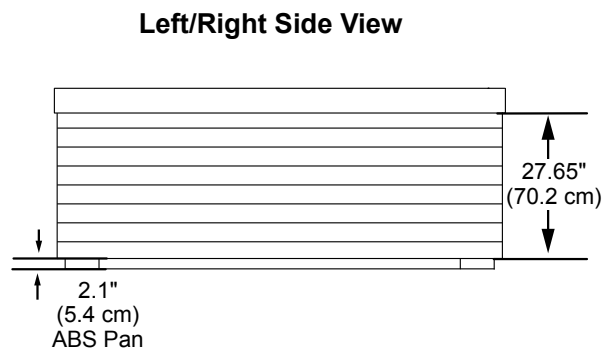

Spa Operation Subject To Change Without Notice

SEAT DEPTHS

A = 23.25" (59.01 cm)	G = 22.00" (55.88 cm)
B = 21.00" (53.34 cm)	H = 17.00" (43.18 cm)
C = 26.00" (66.04 cm)	I = 29.25" (74.30 cm)
D = 20.50" (52.07 cm)	SunCooler Bin Depth
E = 24.25" (61.60 cm)	J = 13.50" (34.29 cm)
F = 20.00" (50.80 cm)	

Listed dimensions represent distance from top of acrylic to lowest point in seat. **Tolerance ± 0.5" (1.27 cm).**

Dimensions/Specifications Subject To Change Without Notice

Sundance Spas 980 Kingston

Portable Dimensions

IMPORTANT! Always measure each hot tub for exact dimensions BEFORE designing its foundational support and/or decking.

Dimensions/specifications subject to change without notice. Tolerance: ± 0.5" (1.27 cm)