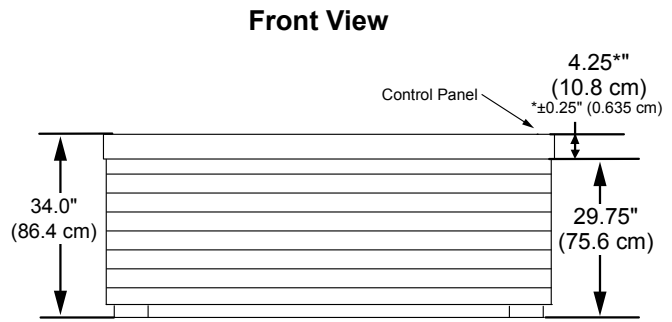

Spa Operation Subject To Change Without Notice

SEAT DEPTHS

A = 23.25" (59.01 cm)	G = 22.00" (55.88 cm)
B = 21.00" (53.34 cm)	H = 17.00" (43.18 cm)
C = 26.00" (66.04 cm)	I = 29.25" (74.30 cm)
D = 20.50" (52.07 cm)	SunCooler Bin Depth
E = 24.25" (61.60 cm)	J = 13.50" (34.29 cm)
F = 20.00" (50.80 cm)	

Listed dimensions represent distance from top of acrylic to lowest point in seat. **Tolerance ± 0.5" (1.27 cm).**

Dimensions/Specifications Subject To Change Without Notice

Sundance Spas 980 Kingston

Portable Dimensions

IMPORTANT! Always measure each hot tub for exact dimensions BEFORE designing its foundational support and/or decking.

Dimensions/specifications subject to change without notice. Tolerance: ± 0.5" (1.27 cm)