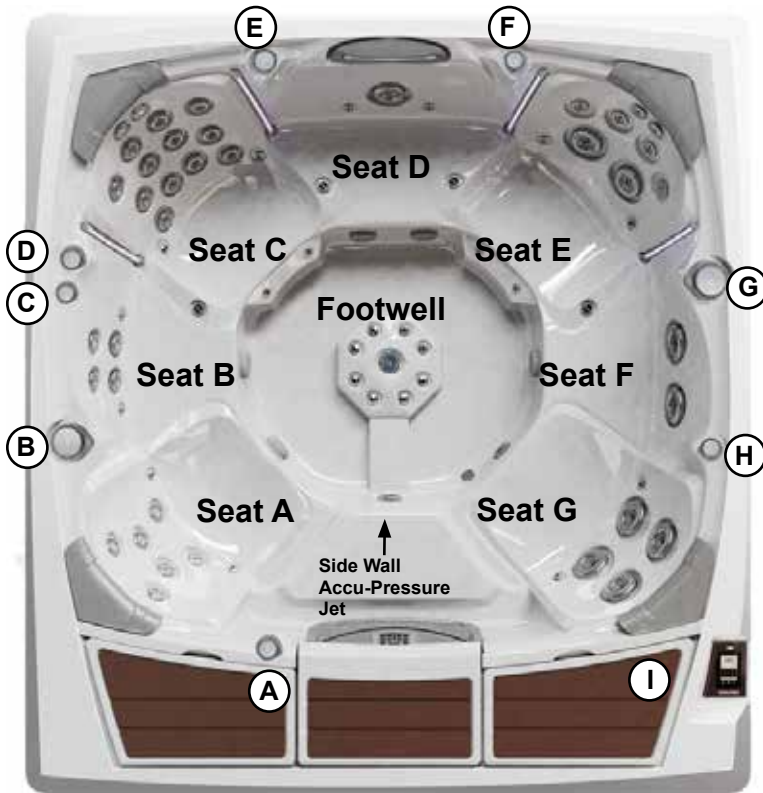

*(See Warranty Document for Specific Details)

Dimensions/Specifications Subject To Change Without Notice

Sundance Spas 980 Kingston

Operation/Seat Depths

- (A)** Air Control - Activates Seat A Jets (6 Fluidix Reflex), Seat B Jets (4 Fluidix Reflex), Seat F Jets (2 Vortex), Seat D Jets (1 Vortex), and Footwell (2 Accu-Pressure, 1 Vortex) - Also used when draining the SunCooler Bins in the close position.
- (B)** Massage Selector [Pump 2] - Adjusts Massage Level Between Seat A Jets + 2 Footwell (2 Accu-Pressure) and Seat B Jets (2 Lower Fluidix Reflex) + Seat D Jets + Seat F Jets
- (C)** AccuSage Seat Valve - Adjusts Water Flow for Seat C (2 Fluidix Nex, 12 Fluidix-ST, 2 Accu-Pressure Jets, 2 Pulsators) + Footwell (2 Accu-Pressure)
- (D)** Air Control - Activates Seat C Jets (2 Fluidix Nex, 12 Fluidix Reflex, 2 Pulsators, 2 Accu-Pressure) and Footwell (2 Accu-Pressure)
- (E)** Waterfall Selector [8-Hour Circ. Pump] - Controls Waterfall Output
- (F)** Air Control - Activates Seat E Jets (2 Fluidix Nex, 4 Fluidix Reflex, 2 Fluidix Intelli-Jet, 2 Pulsators, 2 Accu-Pressure) and Footwell (2 Accu-Pressure)
- (G)** Massage Selector [Pump 1] - Adjusts Massage Level Between the Seat E Jets + Seat G Jets and Footwell (2 Accu-Pressure) + Footwell (2 Accu-Pressure)
- (H)** Air Control - Activates Seat G Jets (4 Vortex) and Footwell (2 Accu-Pressure)
- (I)** SunScents Dispenser