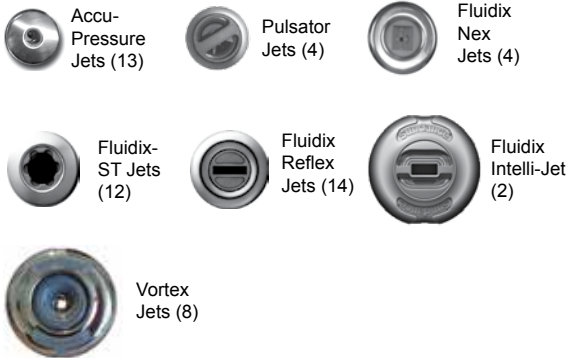

57 Total Jets