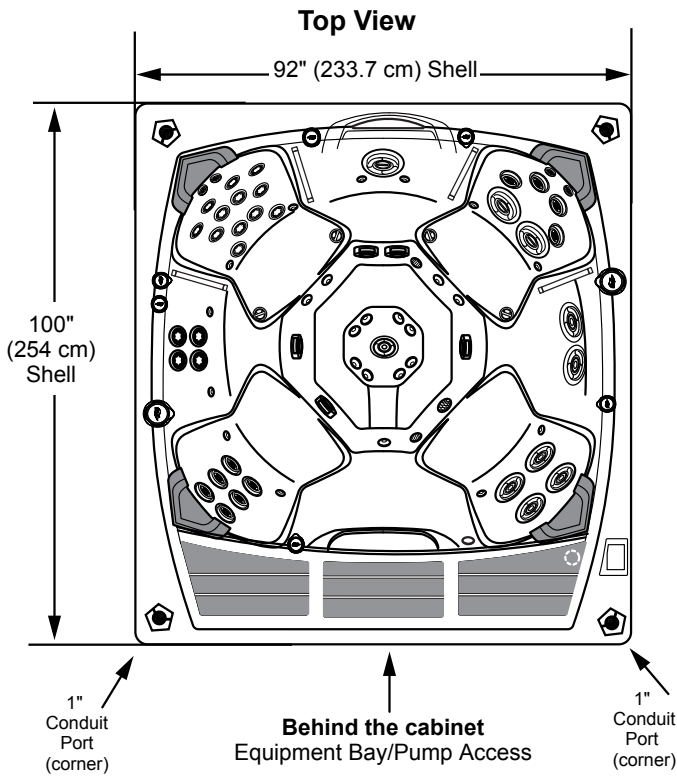

Spa Operation Subject To Change Without Notice

SEAT DEPTHS

A = 23.25" (59.01 cm)	G = 22.00" (55.88 cm)
B = 21.00" (53.34 cm)	H = 17.00" (43.18 cm)
C = 26.00" (66.04 cm)	I = 29.25" (74.30 cm)
D = 20.50" (52.07 cm)	SunCooler Bin Depth
E = 24.25" (61.60 cm)	J = 13.50" (34.29 cm)
F = 20.00" (50.80 cm)	

Listed dimensions represent distance from top of acrylic to lowest point in seat. **Tolerance ± 0.5" (1.27 cm).**

Dimensions/Specifications Subject To Change Without Notice

Sundance Spas 980 Kingston

Portable Dimensions

IMPORTANT! Always measure each hot tub for exact dimensions BEFORE designing its foundational support and/or decking.

Dimensions/specifications subject to change without notice. Tolerance: ± 0.5" (1.27 cm)