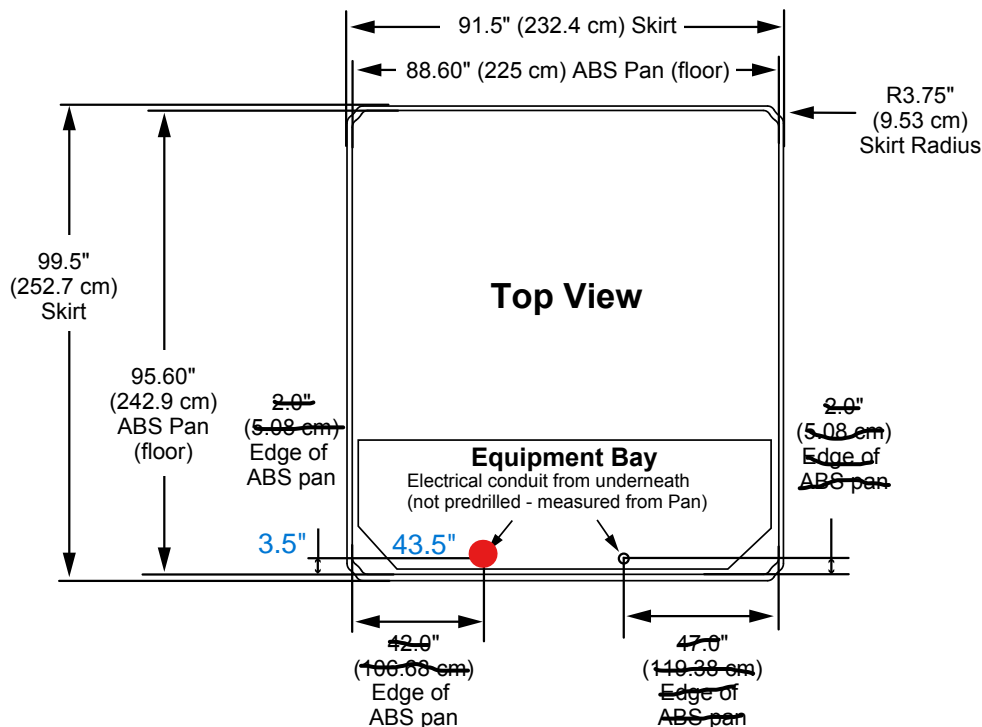

Spa Operation Subject To Change Without Notice

SEAT DEPTHS

A = 23.25" (59.01 cm)	G = 22.00" (55.88 cm)
B = 21.00" (53.34 cm)	H = 17.00" (43.18 cm)
C = 26.00" (66.04 cm)	I = 29.25" (74.30 cm)
D = 20.50" (52.07 cm)	SunCooler Bin Depth
E = 24.25" (61.60 cm)	J = 13.50" (34.29 cm)
F = 20.00" (50.80 cm)	

Listed dimensions represent distance from top of acrylic to lowest point in seat. **Tolerance ± 0.5" (1.27 cm).**

Dimensions/Specifications Subject To Change Without Notice

Sundance Spas 980 Kingston

Portable Dimensions

IMPORTANT! Always measure each hot tub for exact dimensions BEFORE designing its foundational support and/or decking.

Dimensions/specifications subject to change without notice. Tolerance: ± 0.5" (1.27 cm)

Dimensions/Specifications Subject To Change Without Notice